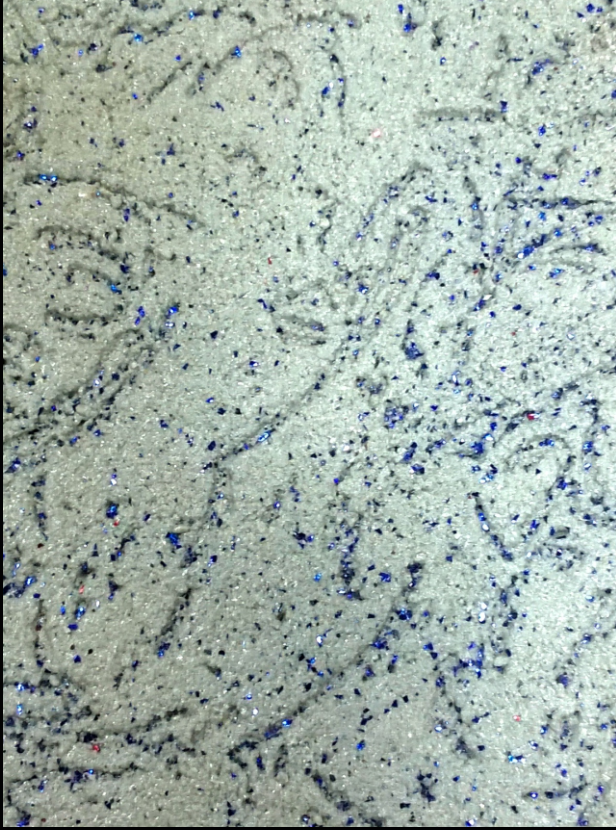

Night Sky

Night Sky provides the silken feel in a shimmering paint finish. The painted matrix changes colors with the reflection / play of light. It has been extensively used by designers to provide luxurious feel. Night Sky provides myriad reflections to jazz up the ambience.

Night Sky

NS 0001

NS 0002

NS 0003

Can be done on all textures in various shade of Gold, Silver, Blue, Purple. This is a top coat.

Also Shades / Colors Available in Ezytint Shade Card.

Shades and chips are approximate and for indication purposes only.

Night Sky

NS 0004

NS 0005

NS 0006

Can be done on all textures in various shade of Gold, Silver, Blue, Purple. This is a top coat.

Also Shades / Colors Available in Ezytint Shade Card.

Shades and chips are approximate and for indication purposes only.