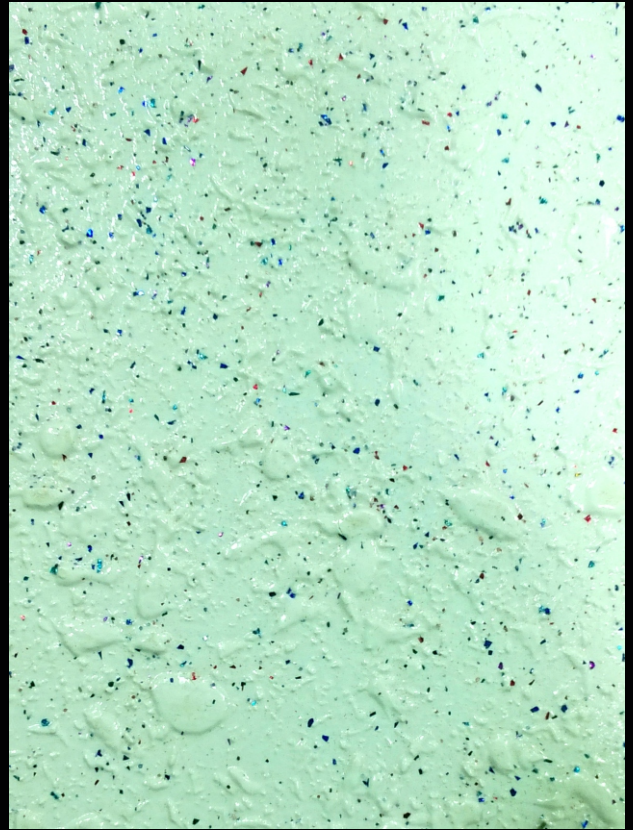

Night Sky

Night Sky provides the silken feel in a shimmering paint finish. The painted matrix changes colors with the reflection / play of light. It has been extensively used by designers to provide luxurious feel. Night Sky provides myriad reflections to jazz up the ambience.

Night Sky

NS 0001

NS 0002

NS 0003

Can be done on all textures in various shade of Gold, Silver, Blue, Purple. This is a top coat.

Also Shades / Colors Available in Ezytint Shade Card.

Shades and chips are approximate and for indication purposes only.

Night Sky

NS 0004

NS 0005

NS 0006

Can be done on all textures in various shade of Gold, Silver, Blue, Purple. This is a top coat.

Also Shades / Colors Available in Ezytint Shade Card.

Shades and chips are approximate and for indication purposes only.