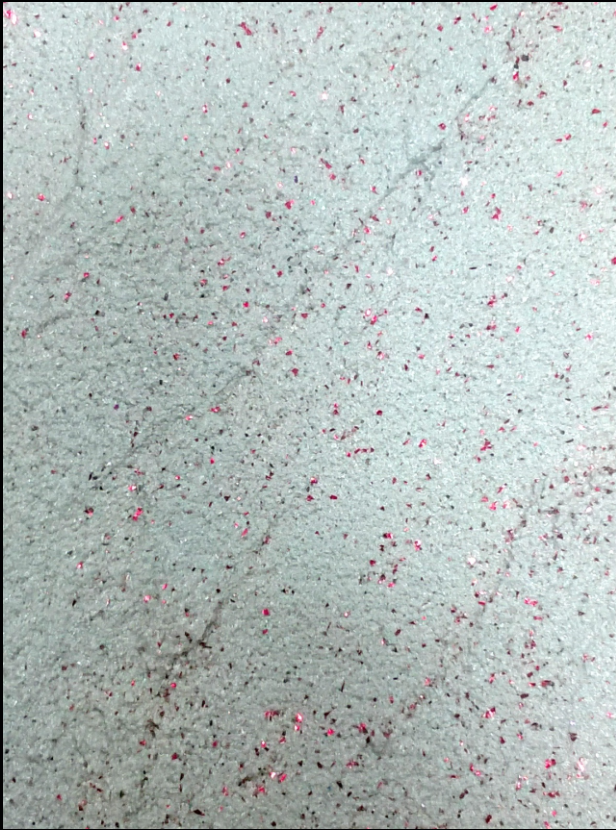

Night Sky

Night Sky provides the silken feel in a shimmering paint finish. The painted matrix changes colors with the reflection / play of light. It has been extensively used by designers to provide luxurious feel. Night Sky provides myriad reflections to jazz up the ambience.

Night Sky

NS 0001

NS 0002

NS 0003

Can be done on all textures in various shade of Gold, Silver, Blue, Purple. This is a top coat.

Also Shades / Colors Available in Ezytint Shade Card.

Shades and chips are approximate and for indication purposes only.

Night Sky

NS 0004

NS 0005

NS 0006

Can be done on all textures in various shade of Gold, Silver, Blue, Purple. This is a top coat.

Also Shades / Colors Available in Ezytint Shade Card.

Shades and chips are approximate and for indication purposes only.