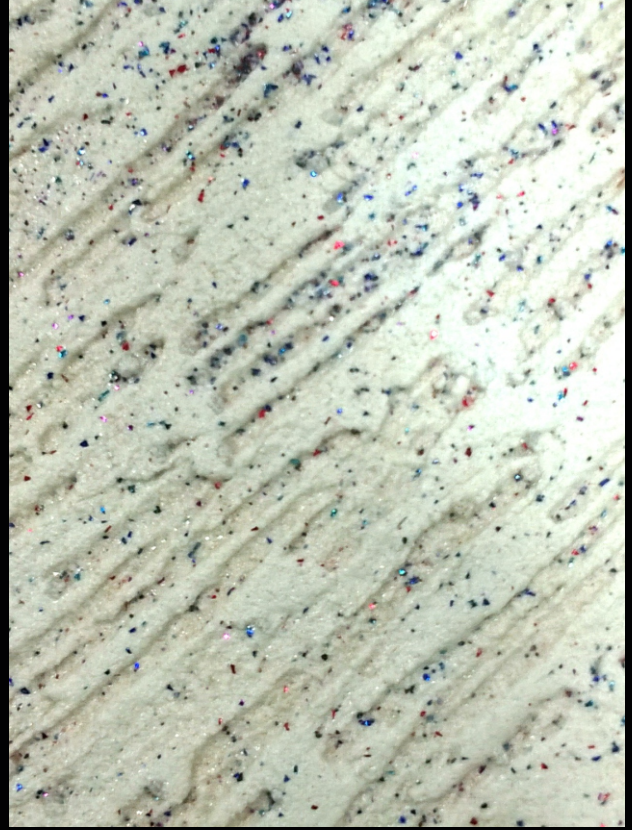

Night Sky

Night Sky provides the silken feel in a shimmering paint finish. The painted matrix changes colors with the reflection / play of light. It has been extensively used by designers to provide luxurious feel. Night Sky provides myriad reflections to jazz up the ambience.

Night Sky

NS 0001

NS 0002

NS 0003

Can be done on all textures in various shade of Gold, Silver, Blue, Purple. This is a top coat.

Also Shades / Colors Available in Ezytint Shade Card.

Shades and chips are approximate and for indication purposes only.

Night Sky

NS 0004

NS 0005

NS 0006

Can be done on all textures in various shade of Gold, Silver, Blue, Purple. This is a top coat.

Also Shades / Colors Available in Ezytint Shade Card.

Shades and chips are approximate and for indication purposes only.