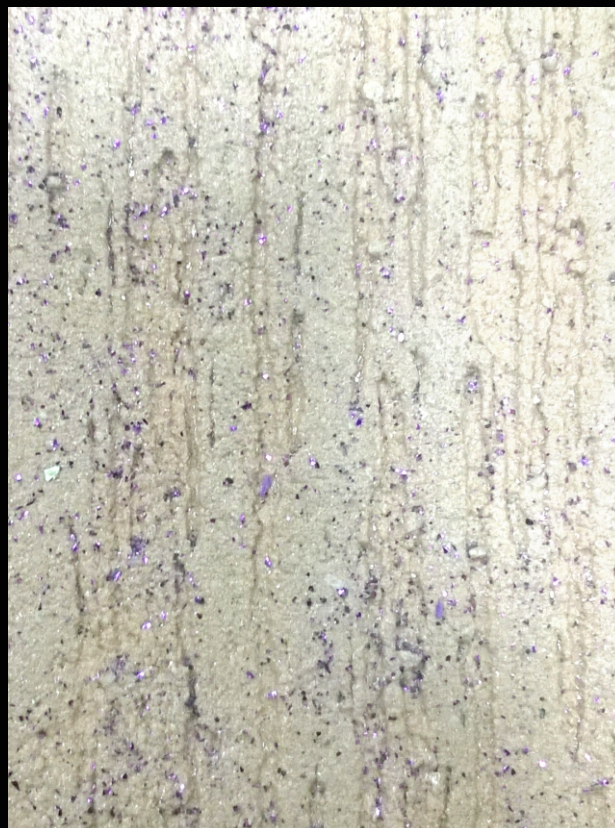

Night Sky

Night Sky provides the silken feel in a shimmering paint finish. The painted matrix changes colors with the reflection / play of light. It has been extensively used by designers to provide luxurious feel. Night Sky provides myriad reflections to jazz up the ambience.

Night Sky

NS 0001

NS 0002

NS 0003

Can be done on all textures in various shade of Gold, Silver, Blue, Purple. This is a top coat.

Also Shades / Colors Available in Ezytint Shade Card.

Shades and chips are approximate and for indication purposes only.

Night Sky

NS 0004

NS 0005

NS 0006

Can be done on all textures in various shade of Gold, Silver, Blue, Purple. This is a top coat.

Also Shades / Colors Available in Ezytint Shade Card.

Shades and chips are approximate and for indication purposes only.