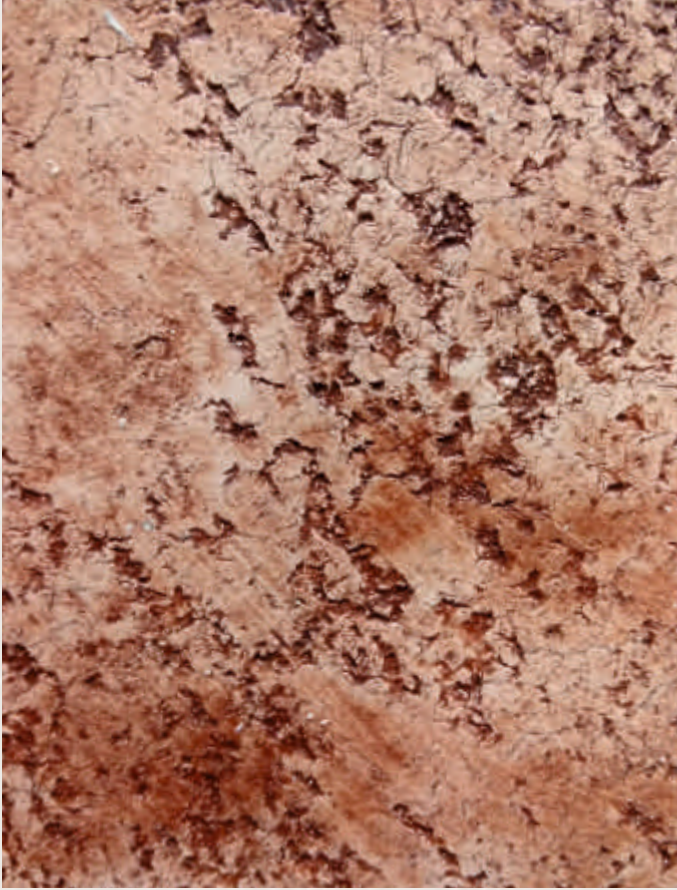

Pietra Finiture

A modernistic outlook towards the rough concrete with added pitted look in semi uniform Vertical or diagonal format. This helps in breaking the monotony in design with various colour washes in solid colours and Metallic patching. Pietra can be done on both exterior & interior surfaces.

Pietra Finiture

PF-1001

PF-1002

PF-1003

PF-1004

*Shades and chips are approximate and for indication purposes only.

Pietra Finiture

PF-1005

PF-1006

PF-1007

PF-1008

PF-1009

PF-1010

PF-1011

PF-1012

*Shades and chips are approximate and for indication purposes only.