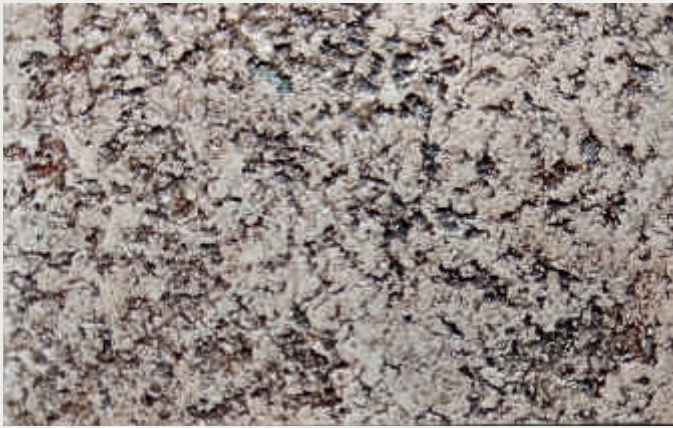

# FOSSA FINITURE

Fossa is a neo classical type of concrete effect, where the heavy grain effect is made in a natural wall cladding look. It creates a rough, mottled texture with the antique colour washes of eastern tones. Available for both interiors as well as exterior for codes.

# Fossa Finiture

FF-201

FF-202

FF-203

FF-204

\*Shades and chips are approximate and for indication purposes only.

# Fossa Finiture

FF-205

FF-206

FF-207

FF-208

FF-209

FF-210

FF-211